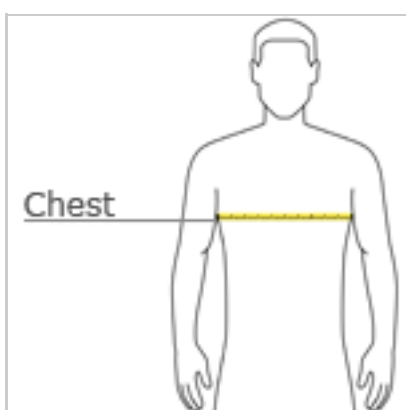

- 100% polyester
- Three-panel hood
- Contrast self-fabric hood lining
- Contrast drawcord with metal tips
- Taped neck
- Self-fabric cuffs and hem
- Front pouch pocket

*Due to the nature of 100% polyester performance fabrics, special care must be taken throughout the printing process.

CARE INSTRUCTIONS

Machine was cold. Do not bleach. Tumble dry low. Do not use softener. Warm iron if necessary.

front

back

HOW TO MEASURE

CHEST

With arms down at sides, measure around the upper body, under arms and over the fullest part of the chest.

SIZE CHART

	XS	S	M	L	XL	2XL	3XL	4XL
Chest	32-34	35-37	38-40	41-43	44-46	47-49	50-53	54-57

COLOR INFORMATION

Black/ Dark Smoke Grey PMS NTR BLACK C	Black/ Deep Orange PMS NTR BLACK CPMS NTR BLACK CPMS NTR BLACK CPMS NTR BLACK C	Black/ Deep Red PMS NTR BLACK CPMS NTR BLACK CPMS NTR BLACK CPMS NTR BLACK C	Black/ Safety Yellow PMS NTR BLACK CPMS NTR BLACK CPMS NTR BLACK CPMS NTR BLACK C	Black/ True Royal PMS NTR BLACK CPMS NTR BLACK CPMS NTR BLACK CPMS NTR BLACK C	Black/Gold PMS NTR BLACK CPMS NTR BLACK CPMS NTR BLACK CPMS NTR BLACK C	Dark Smoke Grey/ Forest Green PMS 425 C	Dark Smoke Grey/ Lime Shock PMS 425 C	Dark Smoke Grey/ Maroon PMS 425 C	Dark Smoke Grey/ Navy PMS 425 C	Dark Smoke Grey/ Purple PMS 425 C